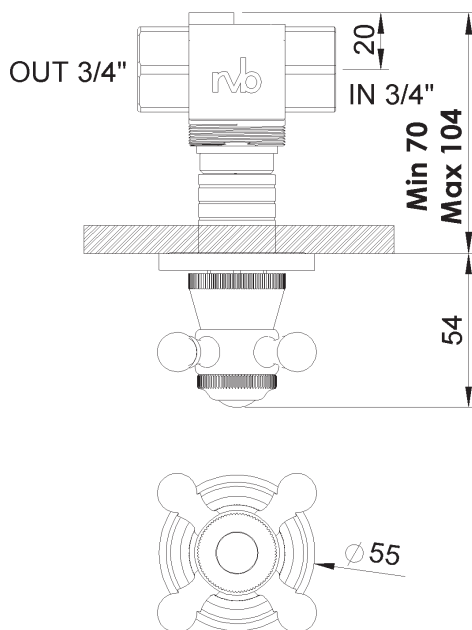

PRODUCT TECHNICAL SHEET

Collection : **1921**

Ref. : **1921.--.82**

Robinet d'arrêt à encastrer 3/4"

Inbouw stopkraan 3/4"

Wall-mounted valve 3/4"

Picture

Product details

Weight : 0,8 kg

Internal mechanism : Ceramic valve 1/4 turn

Technical drawing

RB2.V01