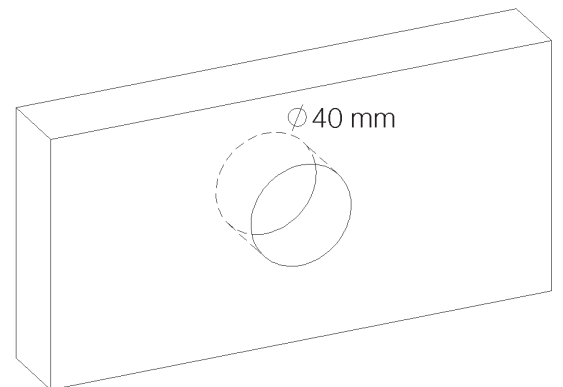

PRODUCT TECHNICAL SHEET

Collection : **1921**

Ref. : **1921.--.82**

Robinet d'arrêt à encastrer 3/4"

Inbouw stopkraan 3/4"

Wall-mounted valve 3/4"

Picture

Product details

Weight : 0,8 kg

Internal mechanism : Ceramic valve 1/4 turn

Technical drawing

RB2.V01